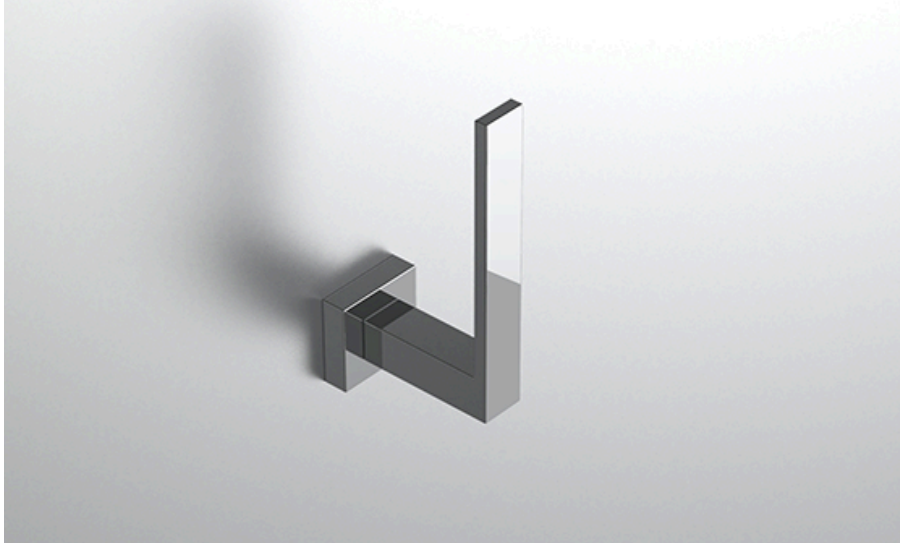

neelnox

LET
THERE
BE **DESIGN.**

FEATURES

- Premium 304 Grade Stainless Steel
- Solid Mount Construction
- Concealed Installation Hardware
- State of the art wall anchors included for installation on Dry wall or Tile

COLLECTION ICONIC

SPARE TISSUE HOLDER

Model	Product	Finishes Available
ICN-TPHS1	SpareTissue Holder	Multiple finishes available. Over 23 finishes to choose from.

FINISHES			
Polished (-P)	Antique Copper (-ACOP)	Polished Gold (-PGLD)	
Brushed (-B)	Polished Brass (-PBRS)	Brushed Copper (-BCOP)	
Brushed Gold (-BGLD)	Matte White (-WHT)	Brushed Rose Gold (-BRGD)	
Matte Black (-BLK)	Brushed Modern Bronze (-BMBRZ)	Brushed Black (-BRBLK)	
Oil Rubbed Bronze (-ORB)	Glossy White (-GWHT)	Polished Black (-PBLK)	
Brushed Brass (-BBRS)	Polished Rose Gold (-PRGD)	Antique Nickel (-ANKL)	
Brushed Bronze (-BBRZ)	Unlacquered Brass (-UBRS)	Black Nickel (-NKBL)	
Antique Brass (-ABRS)	Polished Nickel (-PNKL)		

Dimension in inches

FRONT

TOP

SIDE

NOTE: Dimensions subject to change without notice.